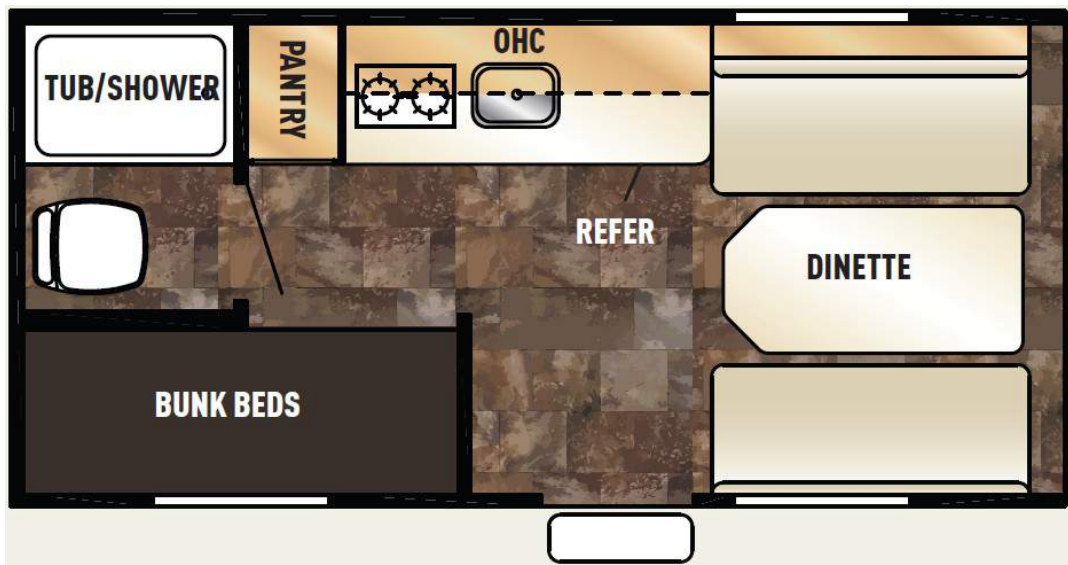

Sorry... No Smoking or Pets Allowed.